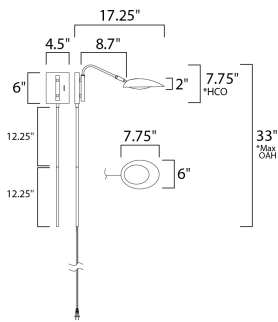

PRODUCT DESCRIPTION

Inspired by Mid-Century Modern design, this collection features tapered hoods that conceal LED modules that can be adjusted to direct the light. The Black finish with contrasting Satin Brass accents softens the look to work in a broader range of design. The wall pin up lamps work great at bedside while the floor lamp version is at home next to a chair.

MEASUREMENTS

DIMENSION : 6" L 7.75" H x 17.25" Ext
MAX OAH : 4.5" W x 6" H
HANGING WEIGHT : 2.64 lb

LAMPING

INPUT VOLTAGE : 120V
LUMENS : 520 Rated (455 Del.)
BULB : 1 x 6.5W LED AC Integrated , 6W Total
BULB INCLUDED : (Integrated)
DIMMABLE : Triac CL
CRI : 80 CRI
COLOR_TEMP : 3000K
LIGHTING_DIRECTION : Down

FINISHES OPTION

Black / Satin Brass (BKSBR)

MATERIAL

Aluminum, Acrylic

RATINGS

cETLus
Damp Location

ADDITIONAL

INSTALL UP/DOWN: Down
RATED LIFE 35000 Hours
OPERATING TEMPERATURE:
-20°C (-4°F), 40°C (104°F)

Always consult a qualified electrician before installing any lighting product.